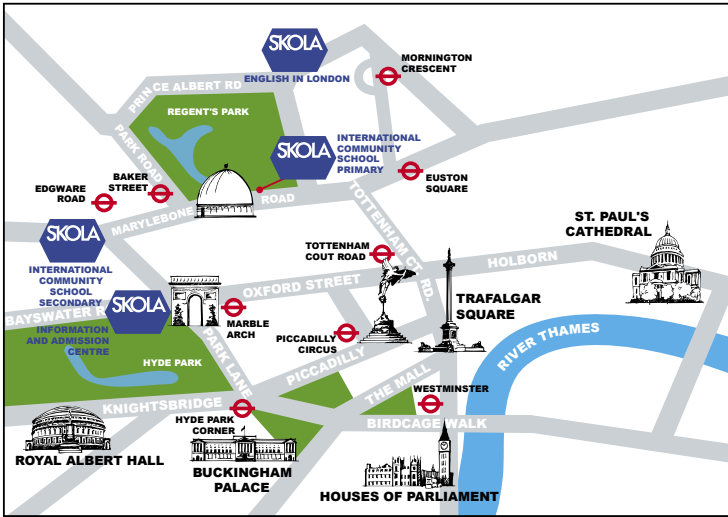

irene mälvezi

FINE ARTIST & GRAPHIC DESIGNER

ILLUSTRATIONS - SKOLA ENGLISH SCHOOL - MAPS FOR BROCHURES

ICS - ENGLISH FOR EDUCATION Porchester Place - London

irene mälvezi

FINE ARTIST & GRAPHIC DESIGNER

ILLUSTRATIONS - SKOLA ENGLISH SCHOOL - MAPS FOR BROCHURES

ICS - PRIMARY York Terrace East - London

ENGLISH IN EXETER Longbrook Street - Exeter