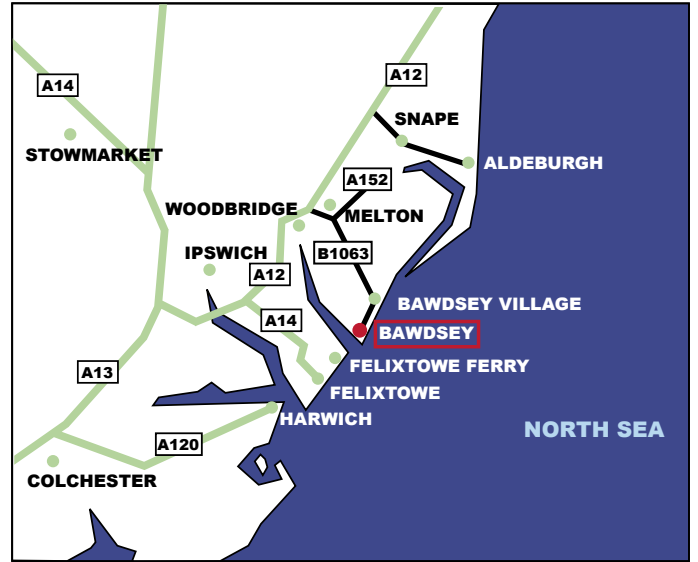

irene mälvezi

FINE ARTIST & GRAPHIC DESIGNER

ILLUSTRATIONS - SKOLA ENGLISH SCHOOL - MAPS FOR BROCHURES

ICS - ENGLISH FOR EDUCATION Porchester Place - London

irene mälvezi

FINE ARTIST & GRAPHIC DESIGNER

ILLUSTRATIONS - SKOLA ENGLISH SCHOOL - MAPS FOR BROCHURES

ICS - PRIMARY York Terrace East - London

ENGLISH IN EXETER Longbrook Street - Exeter