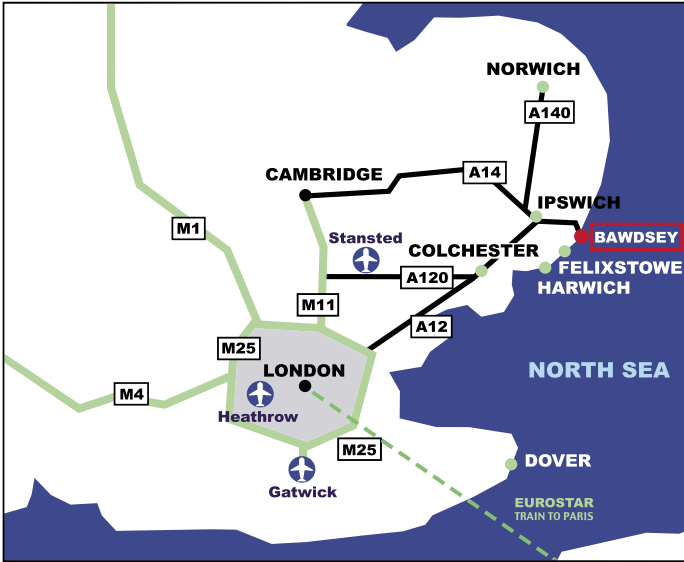

irene mälvezi

FINE ARTIST & GRAPHIC DESIGNER

ILLUSTRATIONS - SKOLA ENGLISH SCHOOL - MAPS FOR BROCHURES

ICS - ENGLISH FOR EDUCATION Porchester Place - London

irene mälvezi

FINE ARTIST & GRAPHIC DESIGNER

ILLUSTRATIONS - SKOLA ENGLISH SCHOOL - MAPS FOR BROCHURES

ICS - PRIMARY York Terrace East - London

ENGLISH IN EXETER Longbrook Street - Exeter