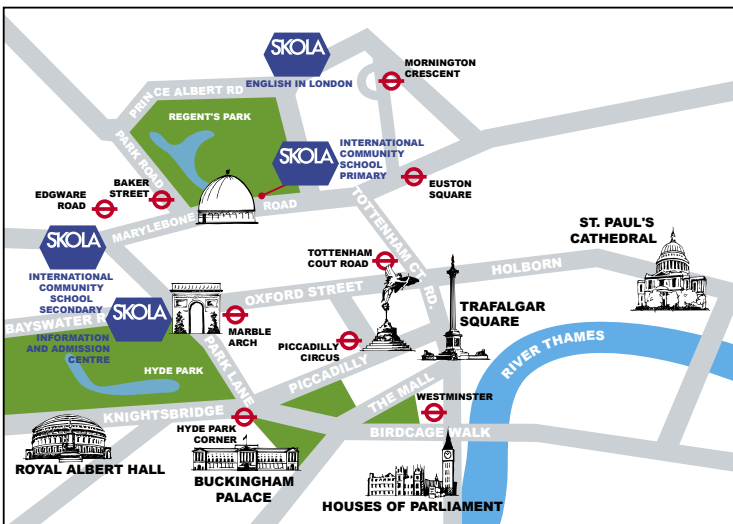

irene mälvezi

FINE ARTIST & GRAPHIC DESIGNER

ILLUSTRATIONS - SKOLA ENGLISH SCHOOL - MAPS FOR BROCHURES

ICS - ENGLISH FOR EDUCATION Porchester Place - London

irene mälvezi

FINE ARTIST & GRAPHIC DESIGNER

ILLUSTRATIONS - SKOLA ENGLISH SCHOOL - MAPS FOR BROCHURES

ICS - PRIMARY York Terrace East - London

ENGLISH IN EXETER Longbrook Street - Exeter