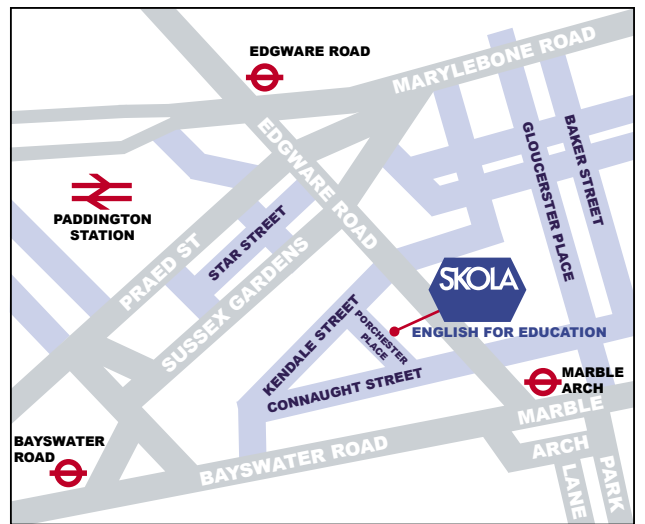

irene mälvezi

FINE ARTIST & GRAPHIC DESIGNER

ILLUSTRATIONS - SKOLA ENGLISH SCHOOL - MAPS FOR BROCHURES

ICS - ENGLISH FOR EDUCATION Porchester Place - London

irene mälvezi

FINE ARTIST & GRAPHIC DESIGNER

ILLUSTRATIONS - SKOLA ENGLISH SCHOOL - MAPS FOR BROCHURES

ICS - PRIMARY York Terrace East - London

ENGLISH IN EXETER Longbrook Street - Exeter